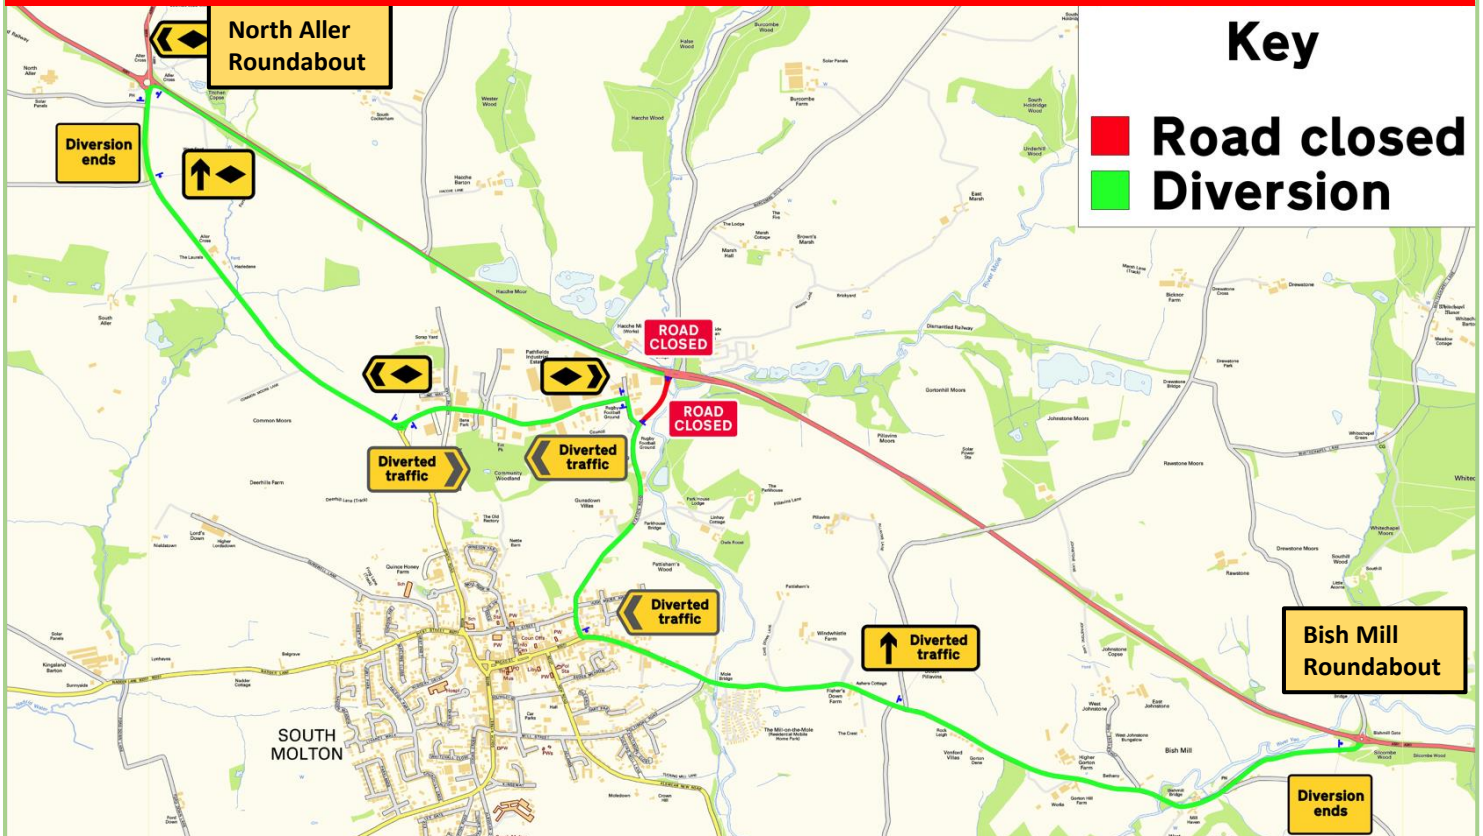

The A361 will remain open during this period as will access & egress to North Molton.

Traffic Management will be in place in East Street, South Molton.

Please see diversion route map below.

We apologise for inconvenience.

## Station Road Closures

Day / Time	Date
Sunday - 8pm to 6am	8.10.23
Monday – 8pm to 6am	9.10.23
Tuesday – 8pm to 6am	10.10.23

## Diversion Map – Station Road

**Blakes Hill Road Night Closures**

On 9<sup>th</sup> and 10<sup>th</sup> of October we will be working in the Blakes Hill Road area at Landkey at night for essential resurfacing work.

The road will be closed between the A361 Landkey Roundabout & Birch Road. The closure will start at 8pm on the evenings & reopen at 6am on the mornings.

Please see below for dates & times. Local access will be managed by traffic lights.