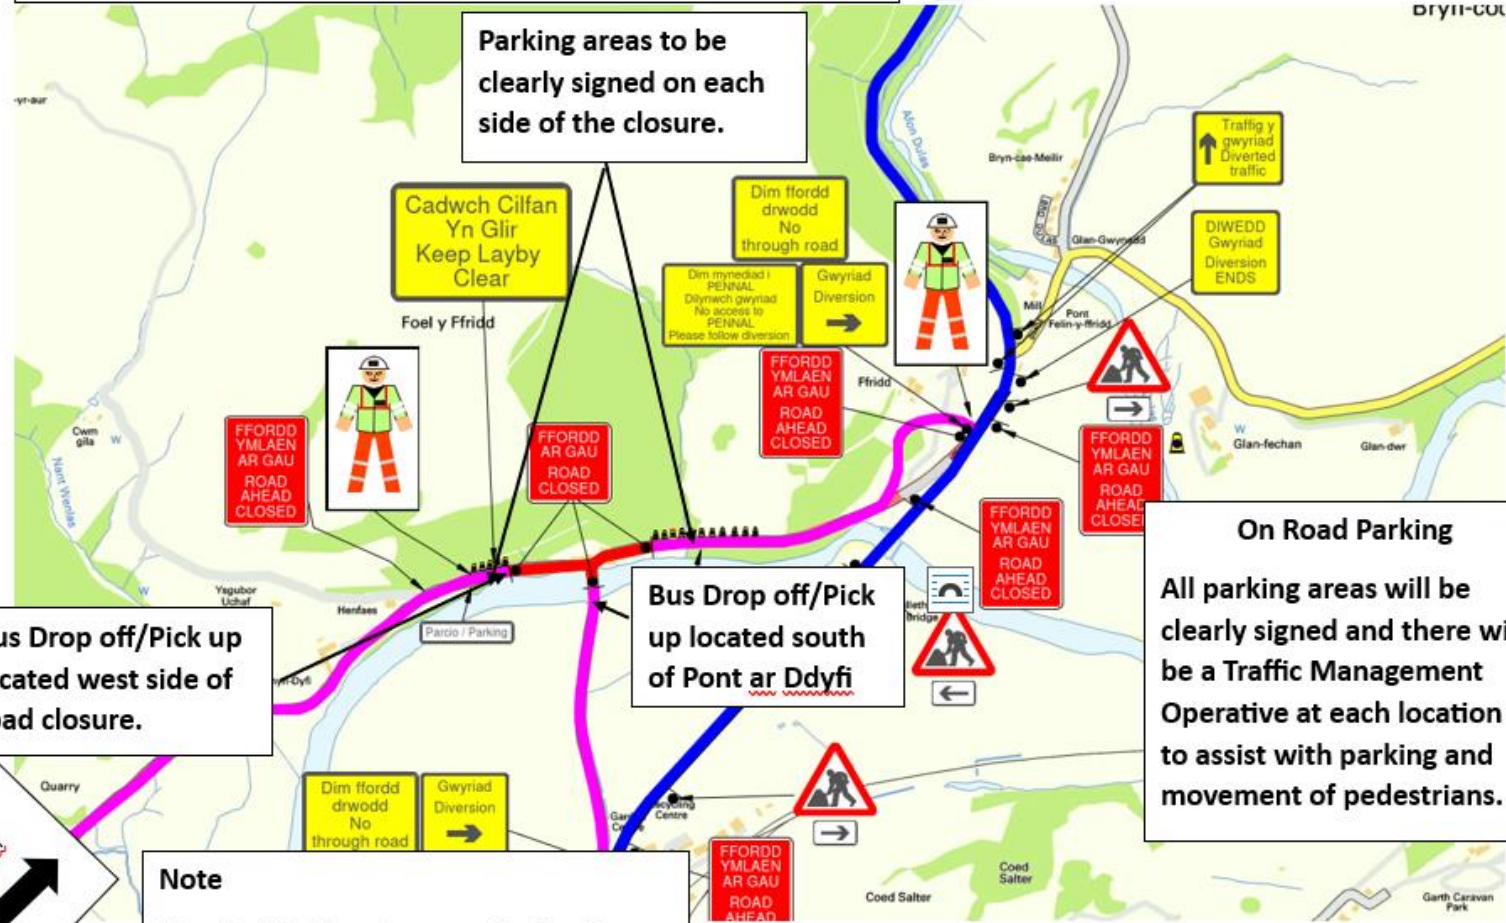

**Proposed Parking During Closure and Bus drop Off/Pick Up Points**

AA87 from Dolgellau

Parking areas to be clearly signed on each side of the closure.

Cadwch Cilfan Yn Glir  
Keep Layby Clear

Dim ffordd drwodd  
No through road

Dim mynediad i PENNALL  
Dilymarch gwyriad  
No access to PENNALL  
Please follow diversion

Gwyriad  
Diversion

Traffig y gwyriad  
Diverted traffic

DIWEDD Gwyriad  
Diversion ENDS

FFORDD YMLAEN AR GAU  
ROAD AHEAD CLOSED

FFORDD AR GAU  
ROAD CLOSED

FFORDD YMLAEN AR GAU  
ROAD AHEAD CLOSED

FFORDD YMLAEN AR GAU  
ROAD AHEAD CLOSED

FFORDD YMLAEN AR GAU  
ROAD AHEAD CLOSED

FFORDD YMLAEN AR GAU  
ROAD AHEAD CLOSED

Bus Drop off/Pick up located west side of road closure.

Bus Drop off/Pick up located south of Pont ar Ddyfi

**On Road Parking**  
All parking areas will be clearly signed and there will be a Traffic Management Operative at each location to assist with parking and movement of pedestrians.